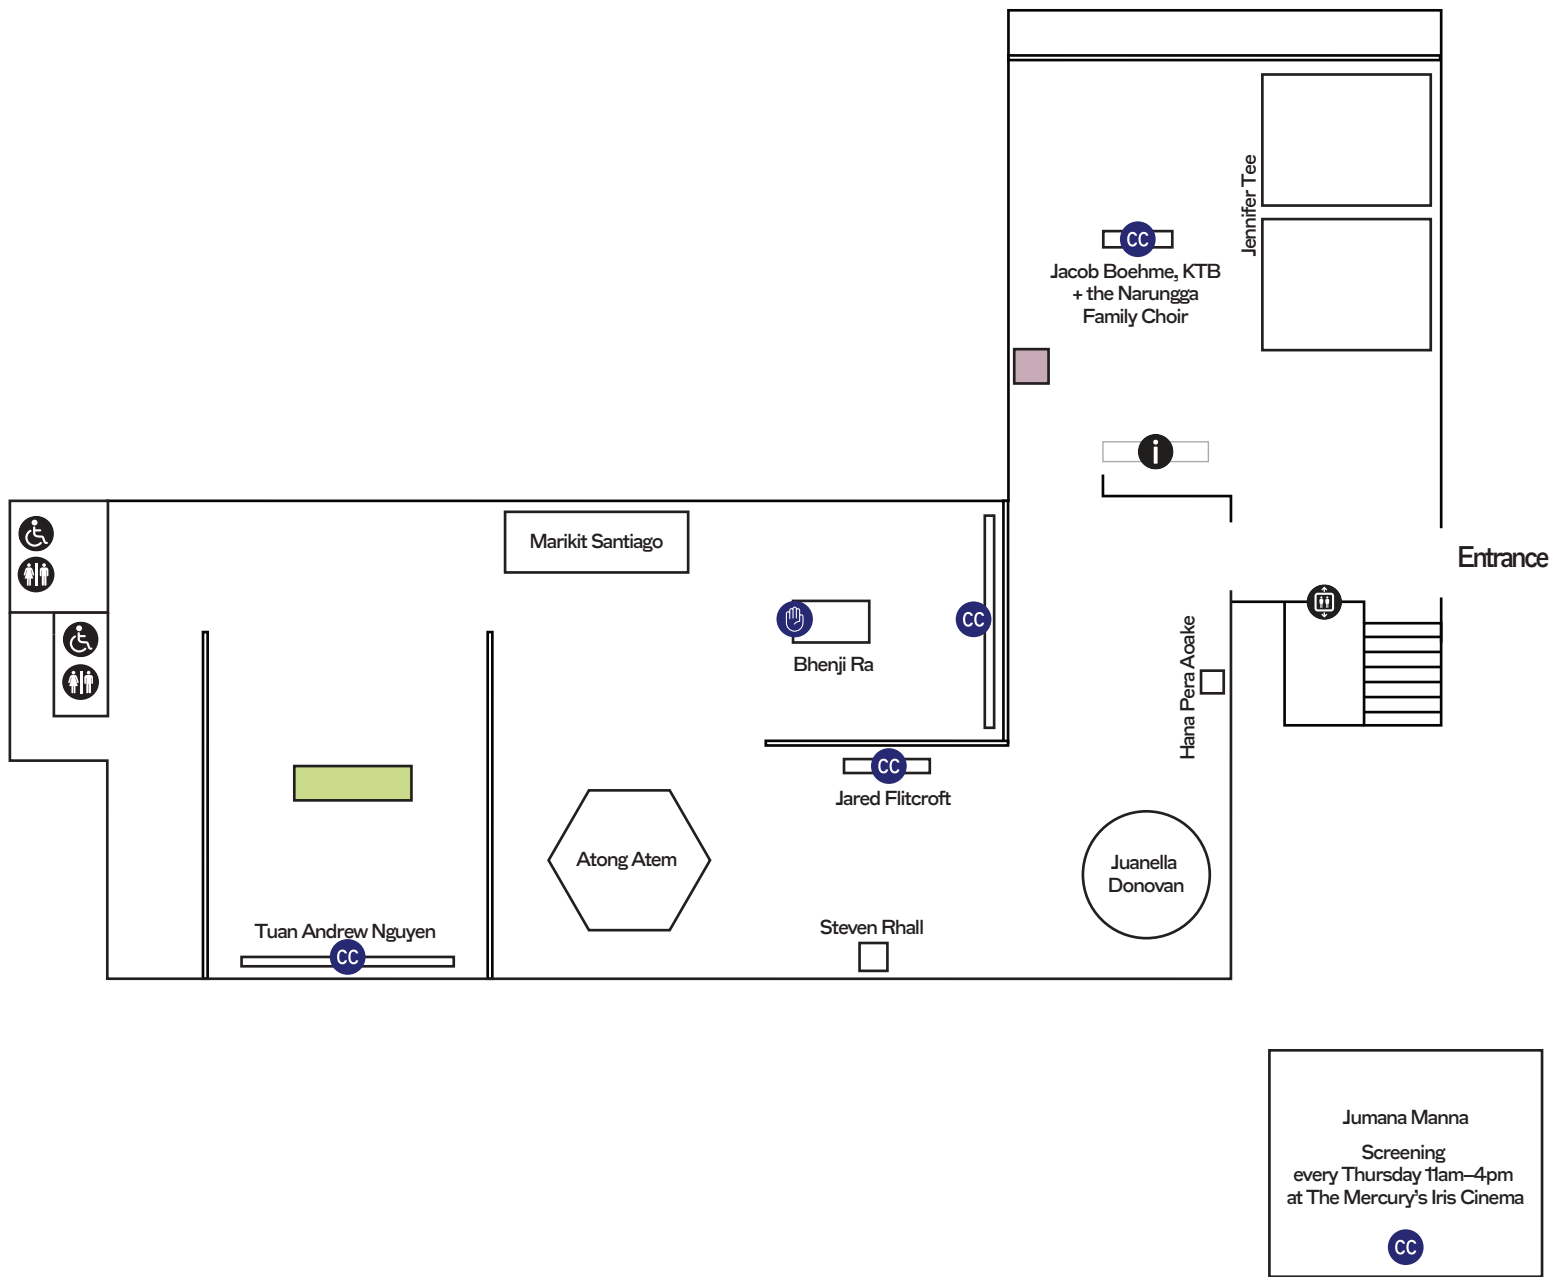

Current Exhibition

Shared Skin
15 February – 12 April 2025

Artists: Hana Pera Aoake (NZ), Atong Atem (AU), Jacob Boehme, KTB + the Narungga Family Choir (AU), Juanella Donovan (AU), Jared Flitcroft (NZ), Jumana Manna (GER), Tuan Andrew Nguyen (USA), Bhenji Ra (AU), Steven Rhall (AU), Marikit Santiago (AU), and Jennifer Tee (NL).

Curator: Rayleen Forester

Sensory Map

ACE

Sensory Information

-  Loud sound
-  Captions
-  No captions
-  Touch
-  Coarse Language

Facilities

-  Lifts
-  Toilet
-  Accessible toilet
-  Information desk

Objects