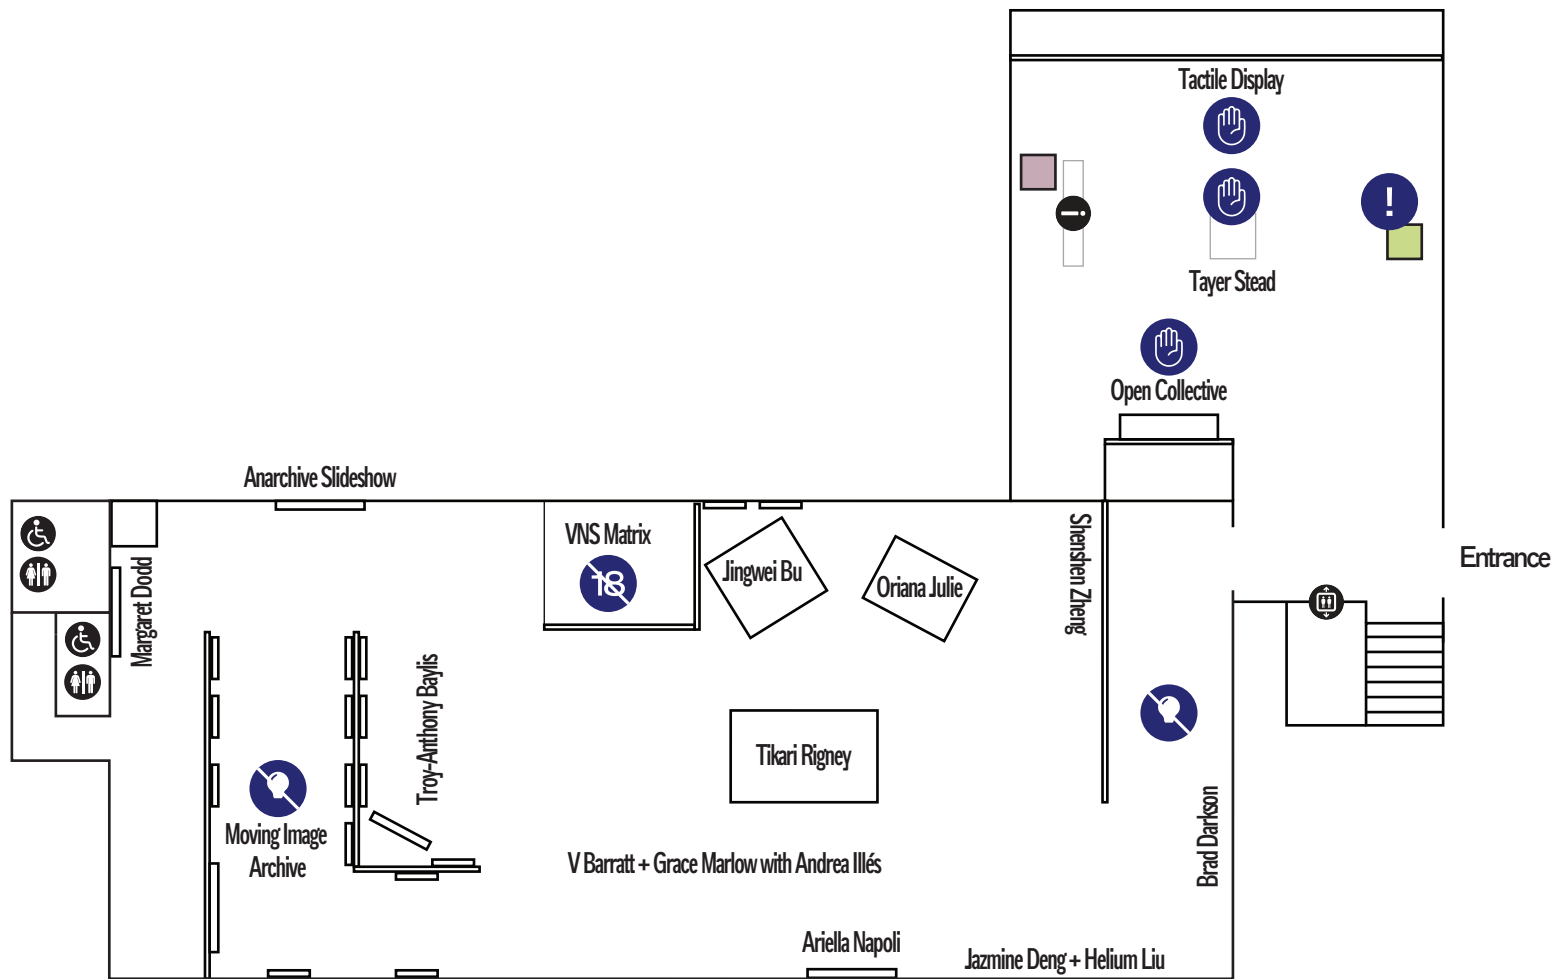

Sensory Information

- Touch
- Low Light
- 18+
- Nudity

Facilities

- Lifts
- Toilet
- Accessible toilet
- Information desk

Publications

- Artlink available for purchase
- Exhibition Catalogue

Moving Image Archive:
Margaret Dodd
Aleks Danko + Joan Grounds
Richard Larter (featuring Pat Larter)
Sandra Greentree Nicolaides
Jill Orr
Bronwyn Platten
Jacky Redgate
Sue Richter