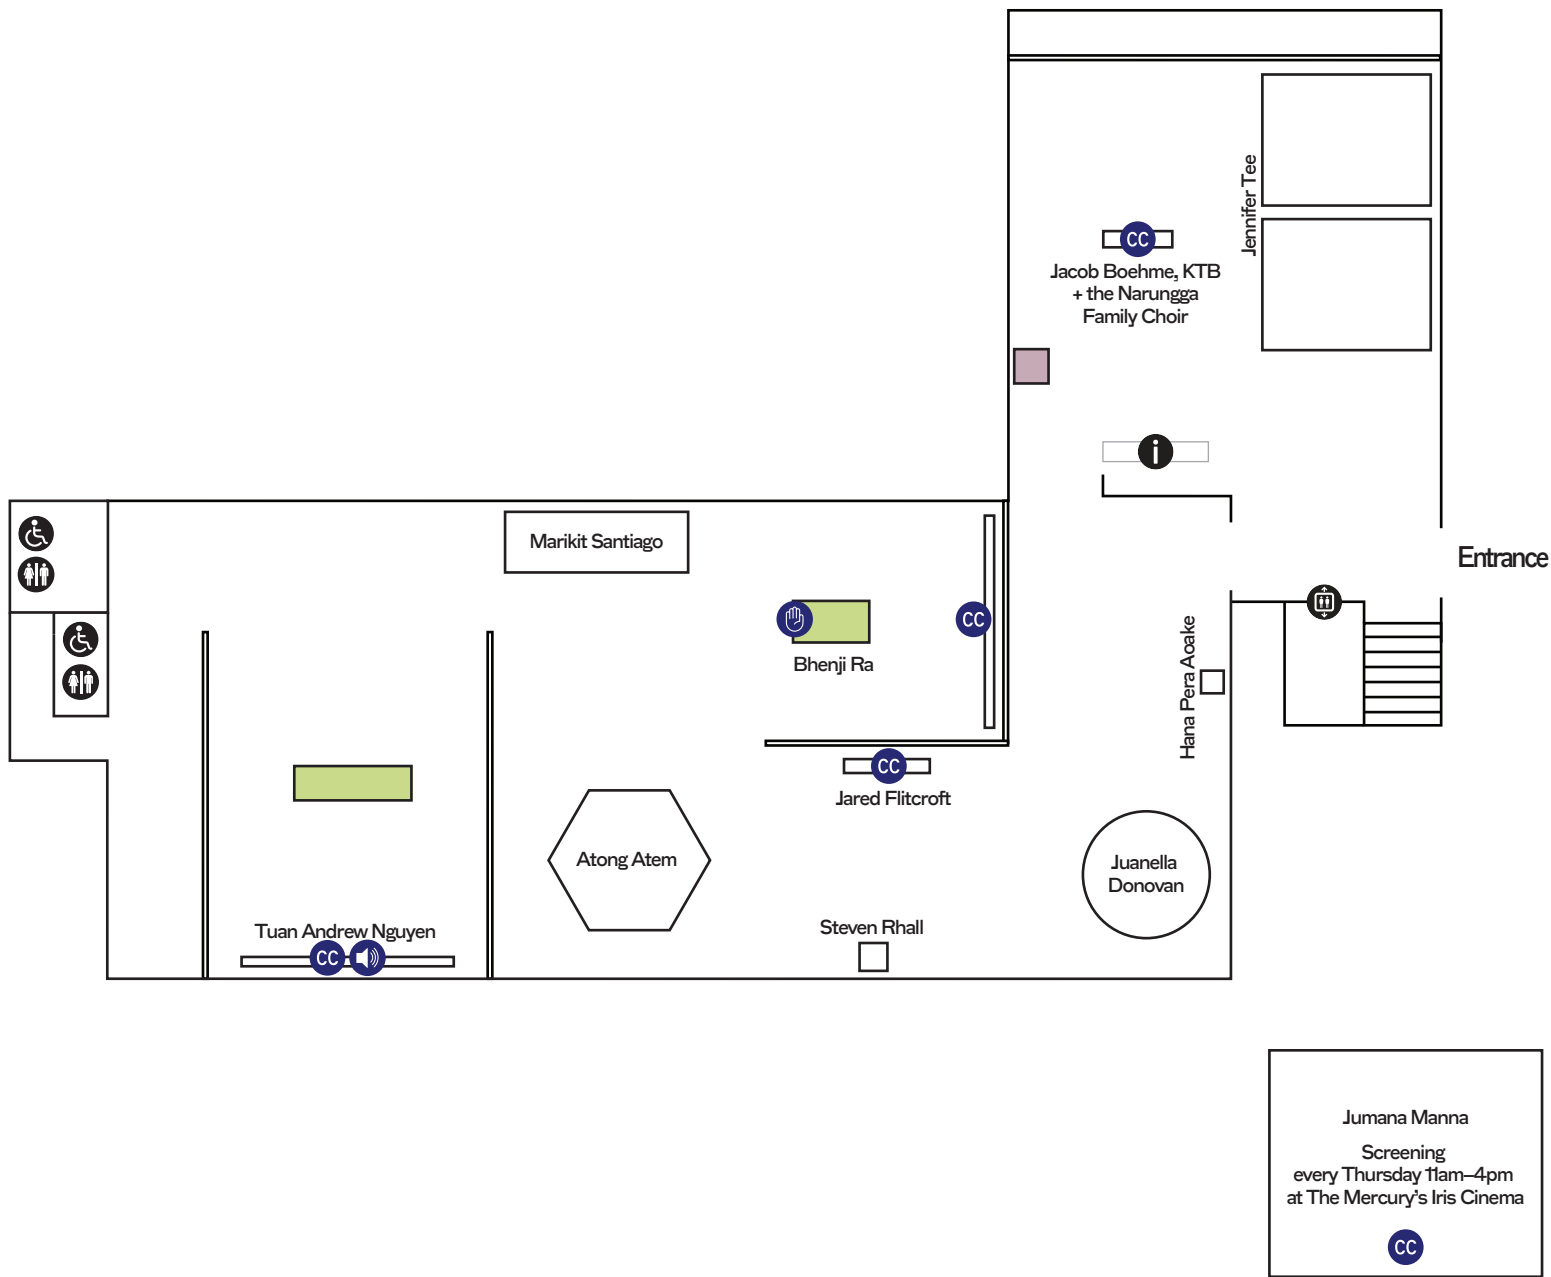

Current Exhibition

Shared Skin
15 February – 12 April 2025

Artists: Hana Pera Aoake (NZ), Atong Atem (AU), Jacob Boehme, KTB + the Narungga Family Choir (AU), Juanella Donovan (AU), Jared Flitcroft (NZ), Jumana Manna (GER), Tuan Andrew Nguyen (USA), Bhenji Ra (AU), Steven Rhall (AU), Marikit Santiago (AU), and Jennifer Tee (NL).

Curator: Rayleen Forester

Sensory Map

ACE

Sensory Information

- Loud sound
- Captions
- No captions
- Touch
- Coarse Language

Facilities

- Lifts
- Toilet
- Accessible toilet
- Information desk

Objects